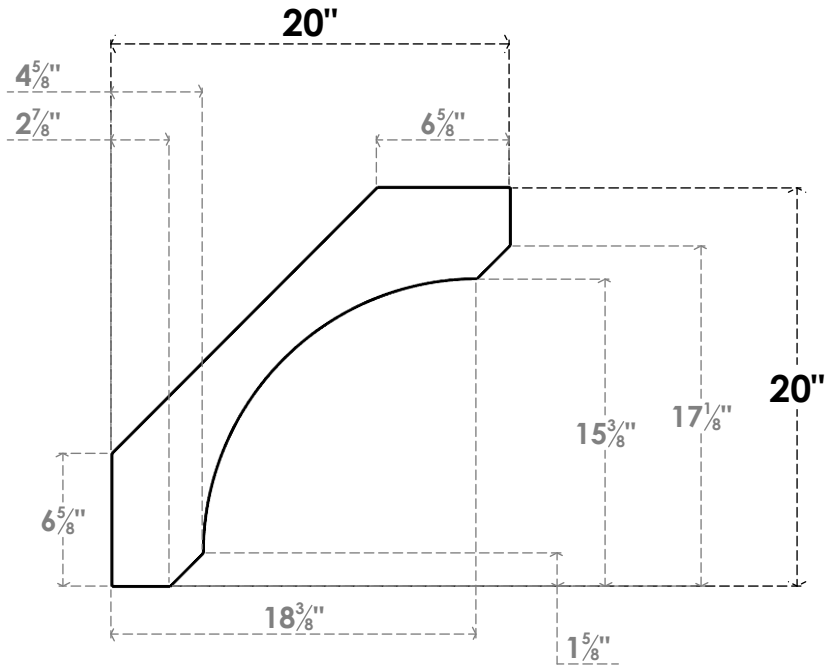

ITEM NUMBER: BRCPC060X20000X20000LEC

6"W X 20"D X 20"H LEGACY ARCHITECTURAL GRADE PVC CLOSED KNEE BRACE

SIDE PROFILE

FRONT PROFILE

ISOMETRIC

EKENA MILLWORK
2300 WEST MAIN ST.
CLARKSVILLE, TX 75426
TOLL FREE: 866-607-0453
WWW.EKENAMILLWORK.COM