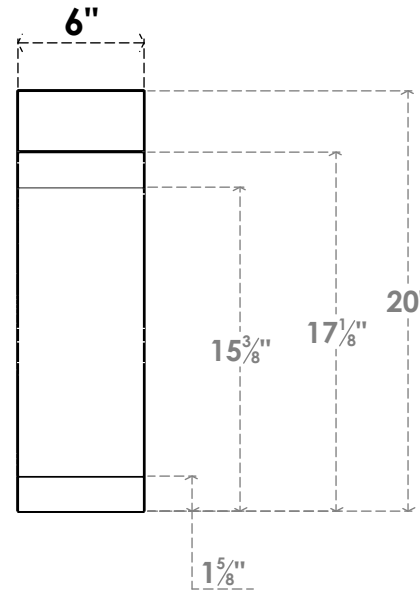

ITEM NUMBER: BRCPC060X20000X20000LEC

6"W X 20"D X 20"H LEGACY ARCHITECTURAL GRADE PVC CLOSED KNEE BRACE

SIDE PROFILE

FRONT PROFILE

ISOMETRIC

EKENA MILLWORK
2300 WEST MAIN ST.
CLARKSVILLE, TX 75426
TOLL FREE: 866-607-0453
WWW.EKENAMILLWORK.COM

NOTES

1. INSTALLATION TO BE COMPLETED IN ACCORDANCE WITH MANUFACTURER'S SPECIFICATIONS.
2. DRAWING MAY NOT BE TO SCALE
3. THIS DRAWING IS INTENDED FOR DESIGN AND PLANNING PURPOSES ONLY.
4. ALL INFORMATION CONTAINED HEREIN WAS CURRENT AT THE TIME OF DEVELOPMENT BUT MUST BE REVIEWED AND APPROVED BY THE PRODUCT MANUFACTURER TO BE CONSIDERED ACCURATE.
5. ARCHITECTURAL GRADE PVC PRODUCTS ARE MADE FROM EXPANDED CELLULAR PVC AND COME NATURALLY WHITE BUT MAY BE PAINTED